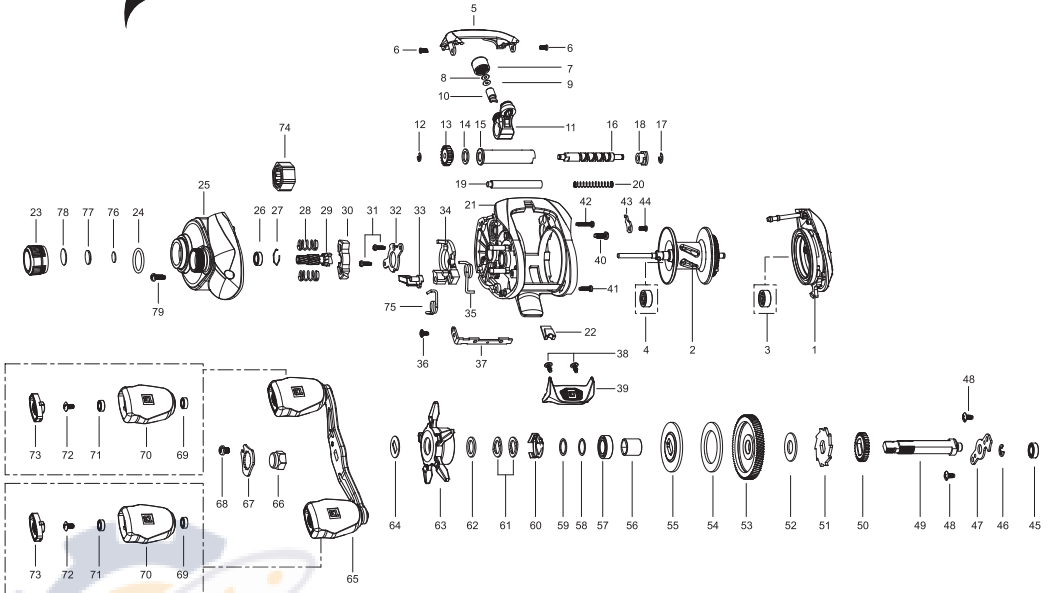

MODUS 7.3:1 LH

Key No.	Part No.	Part Name
1	6KZ69808	PALM SIDE COVER UNIT
2	5K543007	SPOOL ASSEMBLY
3	6K474510	BALL BEARING
4	5K126109	BALL BEARING
5	5K546402	FRONT SUPPORT
6	5K047701	TAP SCREW
7	6K977121	NUT
8	6K148801	WASHER
9	6K148804	WASHER
10	6K256501	LEVEL WIND PIN
11	5K315502	LEVEL WIND ASSEMBLY
12	6B339801	RETAINER
13	6K469301	WORM PINION
14	6E096503	WASHER
15	6K456403	PIPE
16	5K095601	WORM SHAFT
17	6B339801	RETAINER
18	6K456801	BUSH
19	5K314401	PILLAR POST
20	5K314501	COIL SPRING
21	5K546102	FRAME
22	5K542101	HOOK KEEPER
23	5K543207	TENSION KNOB
24	6K904901	O-RING
25	5K626701	GEAR SIDE COVER ASSEMBLY
26	6K304002	BALL BEARING
27	6K170701	RING
28	5K382101	COIL SPRING
29	5K131102	PINION
30	5K133401	CLUTCH
31	5K047001	TAP SCREW
32	5K251502	CAM PLATE
33	5K312301	KICK LEVER
34	5K312401	CLUTCH CAM
35	5K133301	SPRING
36	5K047001	TAP SCREW
37	5K331201	CLUTCH LINK
38	6K963104	TAP SCREW
39	5K542002	THUMB BAR
40	6K062707	TAP SCREW
41	6K053407	TAP SCREW
42	6K053401	TAP SCREW
43	5K314601	PLATE
44	6K797205	SCREW

Key No.	Part No.	Part Name
45	6K256901	BEARING
46	63201402	RETAINER
47	5K134901	BEARING PLATE
48	6K398603	SCREW
49	5K320804	GEAR METAL
50	6K258101	GEAR
51	6K893601	RATCHET
52	6K174507	WASHER
53	5K131404	DRIVE GEAR
54	5K039901	WASHER
55	5K040001	WASHER
56	6K859203	BUSH
57	6K582202	BALL BEARING
58	6K177301	WASHER
59	6K177302	WASHER
60	6K259201	LEAF SPRING ASSEMBLY
61	5K027201	SPRING WASHER
62	6K193601	WASHER
63	5K542204	STAR DRAG
64	5K232001	WASHER
65	5K546512	HANDLE ASSEMBLY
66	TS6-19	HANDLE NUT
67	TS7-19-X	HANDLE NUT LUCK
68	63520401	SCREW
69	5K440801	BUSH
70	TS9-MODR	HANDLE KNOB (SET OF 2 INCLUDES CAPS)
71	6K626402	BALL BEARING
72	63511816	SCREW
73	5K569602	HANDLE KNOB CAP (SET OF 2)
74	5K242801	O/WAY CLUTCH ASSEMBLY
75	5K138401	SPRING
76	6K164605	WASHER
77	6K176905	COLLAR
78	6K177001	WASHER
79	63511010	SCREW